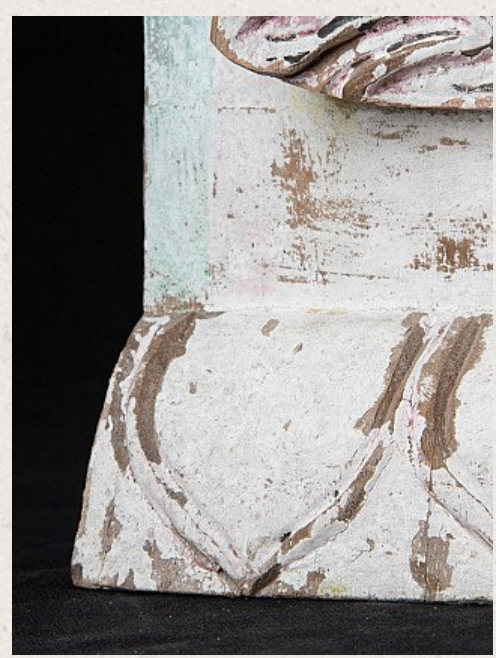

Old wooden Buddha panel

- Material : wood
- 59,3 cm high
- 25,1 cm wide and 4,5 cm deep
- Ava style
- Middle 20th century
- Originating from Burma
- Nr: PA-61

Rielerweg 71-73
7416 ZB Deventer
The Netherlands
www.originalbuddhas.com
info@originalbuddhas.com
+31-6-22192241