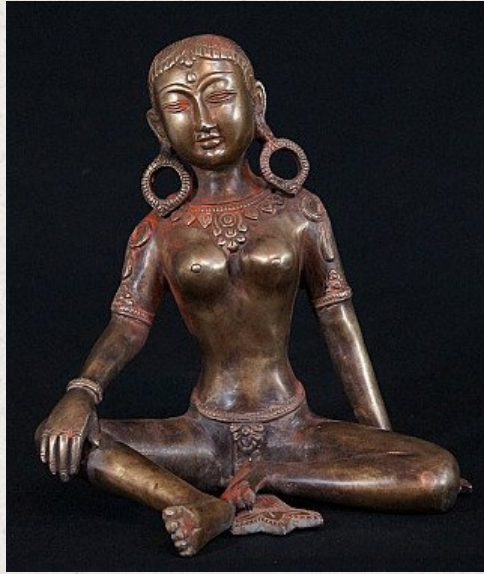

Bronze Nepali Parvati statue

- Material : bronze
- 25 cm high
- 23 cm wide - 20 cm deep
- Originating from Nepal
- Nr: PAR-05

Original Buddhas

Rielerweg 71-73

7416 ZB Deventer

The Netherlands

www.originalbuddhas.com

info@originalbuddhas.com

+31-6-22192241