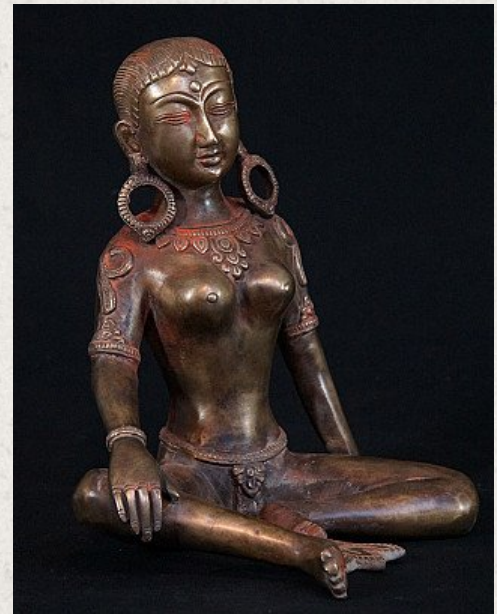

Bronze Nepali Parvati statue

- Material : bronze
- 25 cm high
- 23 cm wide - 20 cm deep
- Originating from Nepal
- Nr: PAR-05

Original Buddhas

Rielerweg 71-73

7416 ZB Deventer

The Netherlands

www.originalbuddhas.com

info@originalbuddhas.com

+31-6-22192241