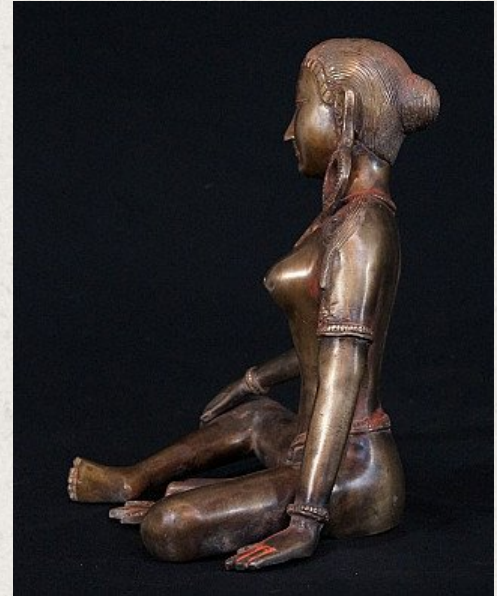

Bronze Nepali Parvati statue

- Material : bronze
- 25 cm high
- 23 cm wide - 20 cm deep
- Originating from Nepal
- Nr: PAR-05

Original Buddhas

Rielerweg 71-73

7416 ZB Deventer

The Netherlands

www.originalbuddhas.com

info@originalbuddhas.com

+31-6-22192241