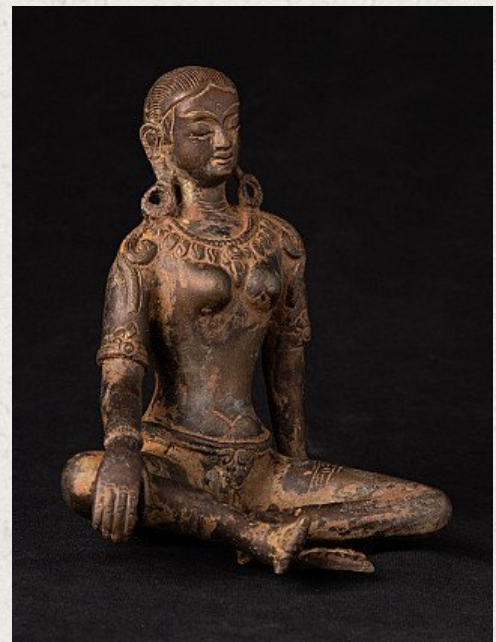

Bronze Nepali Parvati statue

- Material : bronze
- 14 cm high
- 13,4 cm wide and 10,5 cm deep
- Originating from Nepal
- Nr: PAR-52

Original Buddhas

Rielerweg 71-73

7416 ZB Deventer

The Netherlands

www.originalbuddhas.com

info@originalbuddhas.com

+31-6-22192241