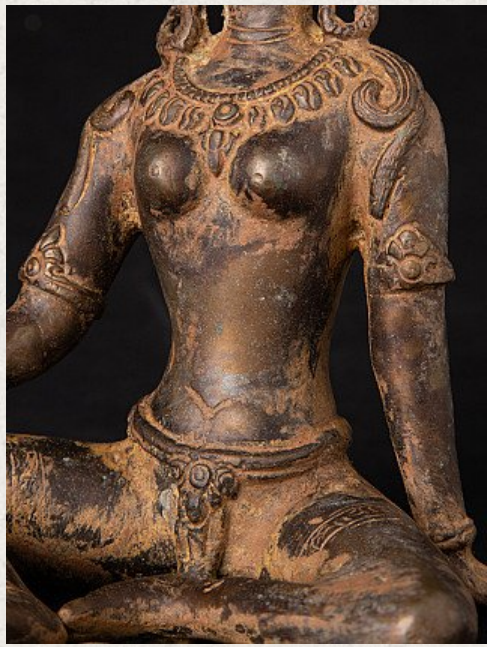

[See on website](#)