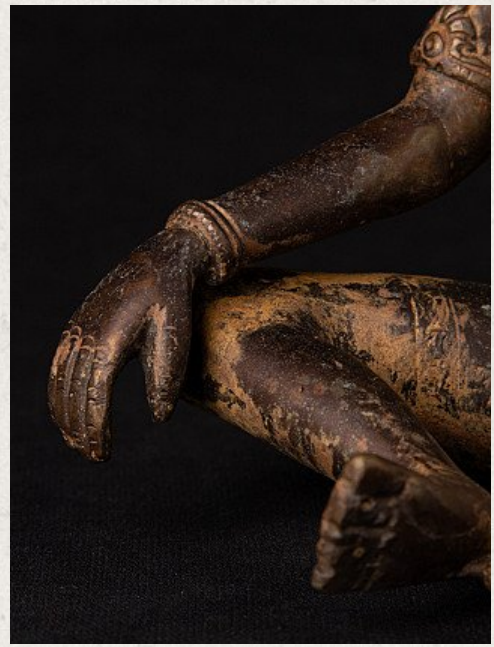

[See on website](#)