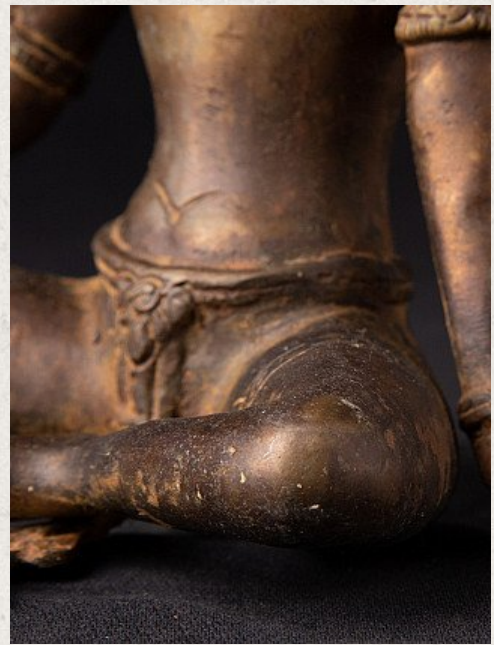

[See on website](#)