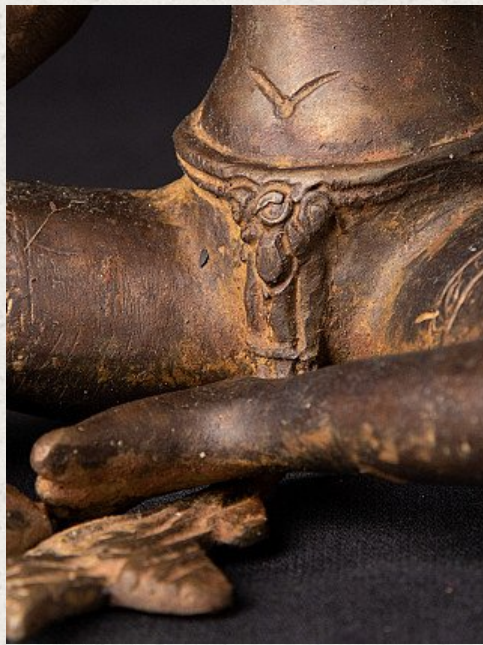

[See on website](#)