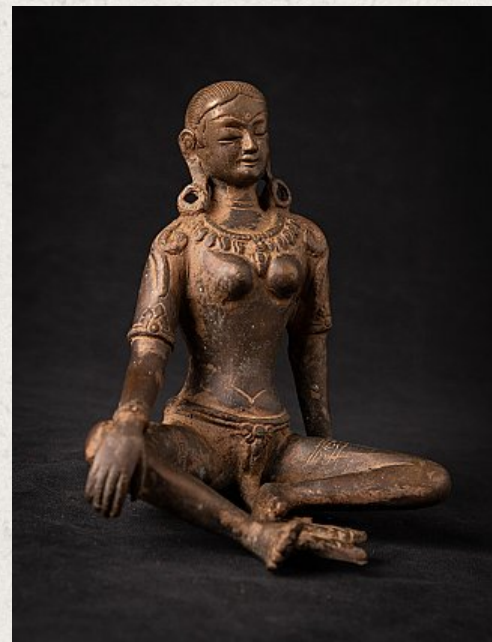

Bronze Nepali Parvati statue

- Material : bronze
- 14,6 cm high
- 14 cm wide and 9,5 cm deep
- Early 21st century
- Originating from Nepal
- Nr: PARV-1

Original Buddhas

Rielerweg 71-73

7416 ZB Deventer

The Netherlands

www.originalbuddhas.com

info@originalbuddhas.com

+31-6-22192241