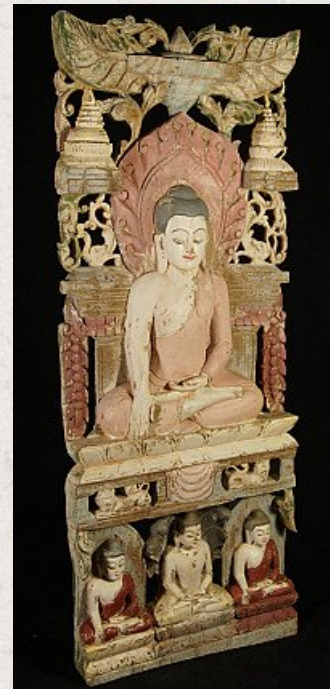

Old wooden Buddha panel

- Material : wood
- 90 cm high
- 39 cm wide and 6,5 cm deep
- Bhumisparsha mudra
- Middle 20th century
- Originating from Burma
- Nr: PLA

Rielerweg 71-73
7416 ZB Deventer
The Netherlands
www.originalbuddhas.com
info@originalbuddhas.com
+31-6-22192241