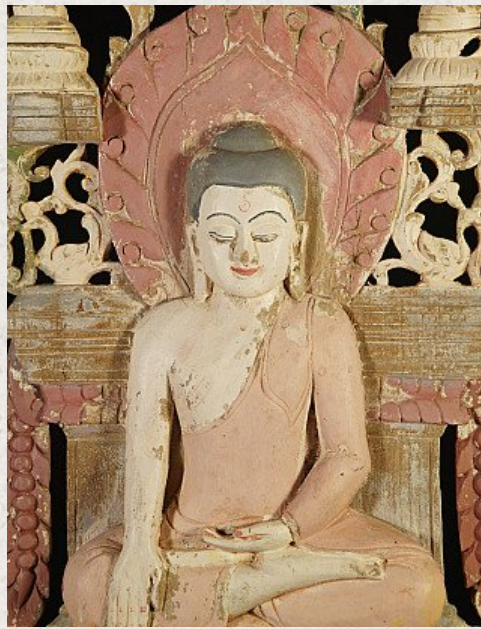

Old wooden Buddha panel

- Material : wood
- 90 cm high
- 39 cm wide and 6,5 cm deep
- Bhumisparsha mudra
- Middle 20th century
- Originating from Burma
- Nr: PLA

Rielerweg 71-73
7416 ZB Deventer
The Netherlands
www.originalbuddhas.com
info@originalbuddhas.com
+31-6-22192241