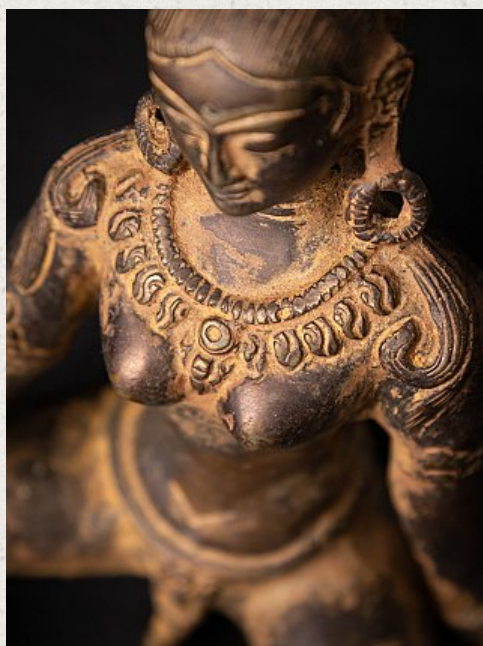

[See on website](#)