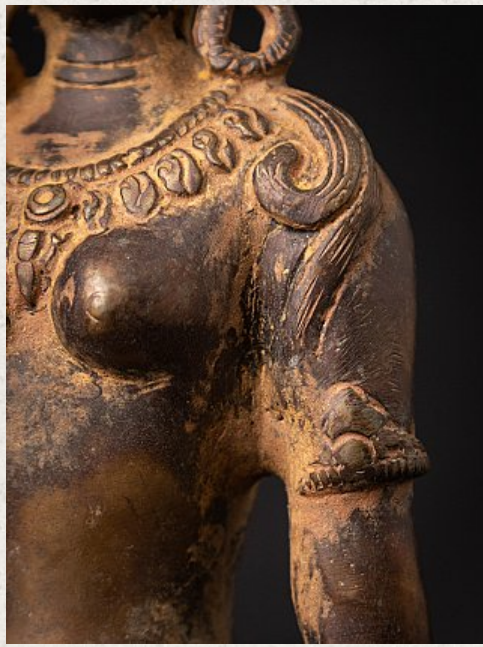

[See on website](#)