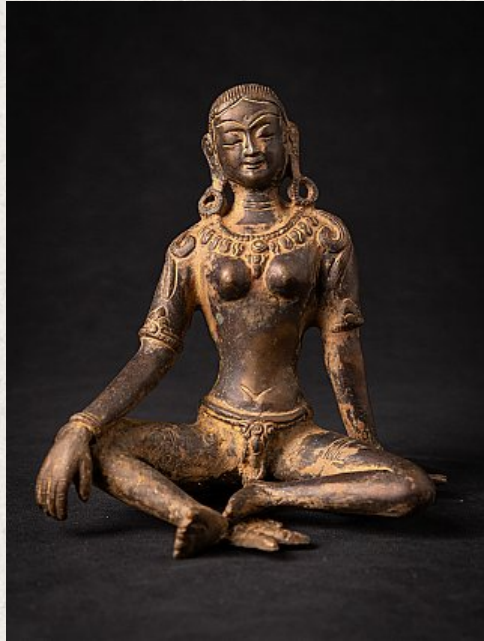

Bronze Nepali Parvati statue

- Material : bronze
- 14,8 cm high
- 13,5 cm wide and 10,2 cm deep
- Early 21st century
- Originating from Nepal
- Nr: Par-2

Original Buddhas

Rielerweg 71-73

7416 ZB Deventer

The Netherlands

www.originalbuddhas.com

info@originalbuddhas.com

+31-6-22192241