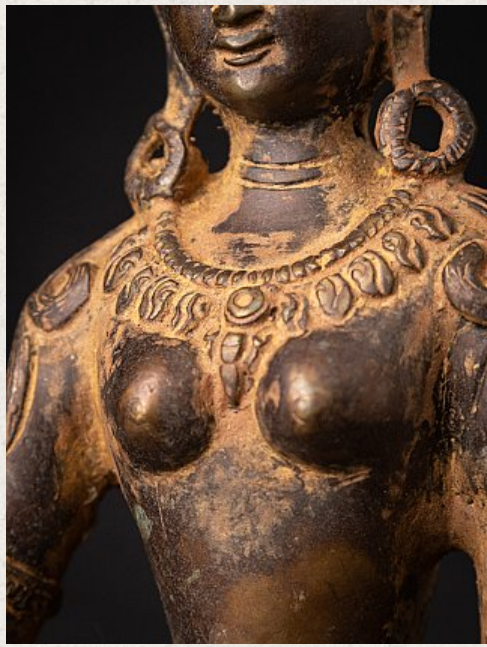

[See on website](#)