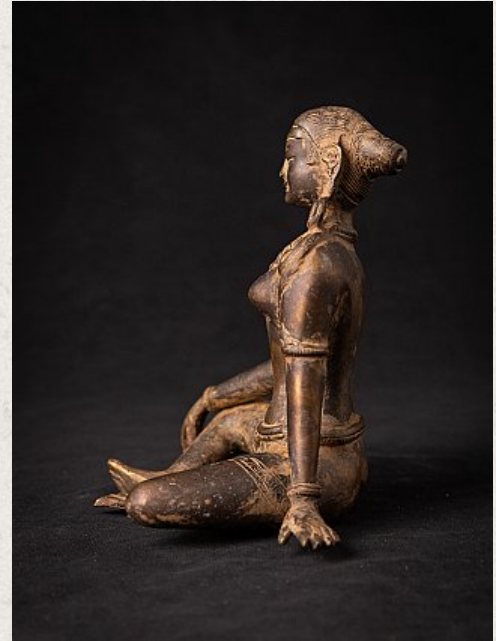

Bronze Nepali Parvati statue

- Material : bronze
- 14,8 cm high
- 13,5 cm wide and 10,2 cm deep
- Early 21st century
- Originating from Nepal
- Nr: Par-2

Original Buddhas

Rielerweg 71-73

7416 ZB Deventer

The Netherlands

www.originalbuddhas.com

info@originalbuddhas.com

+31-6-22192241