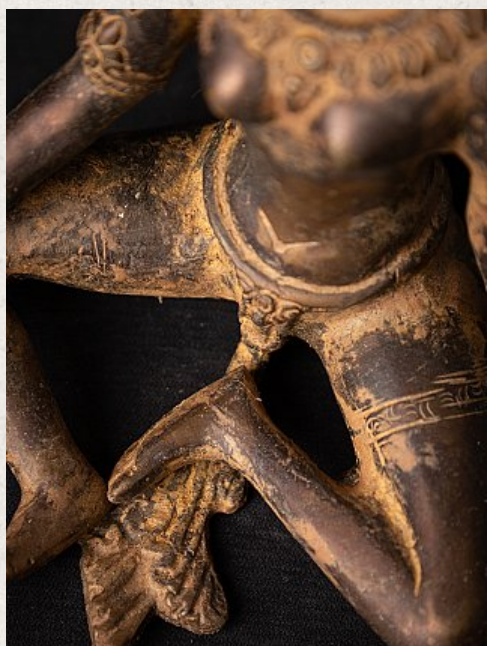

[See on website](#)