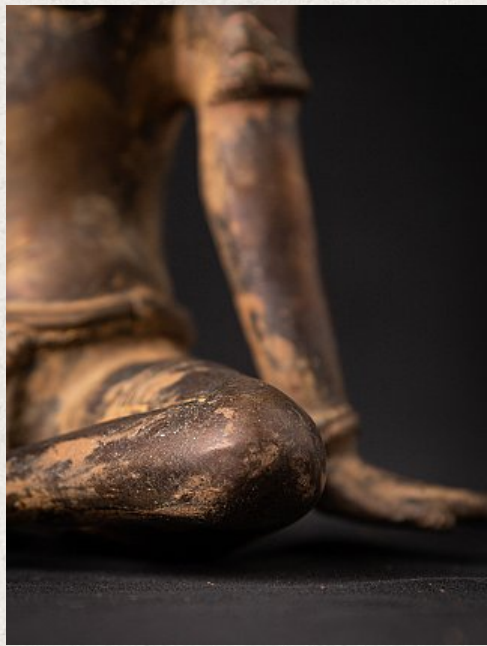

[See on website](#)