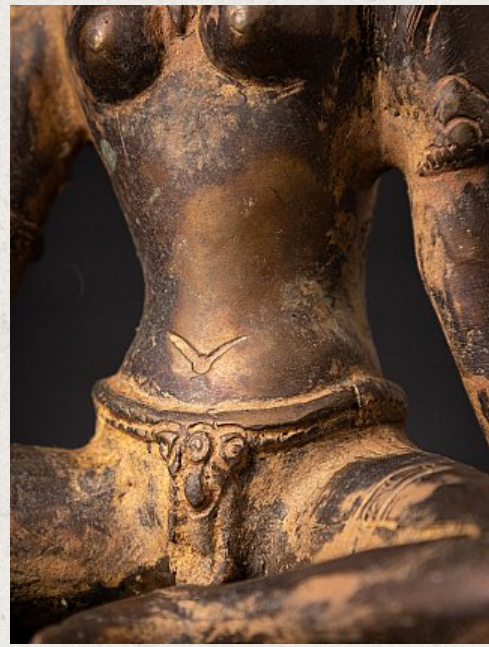

[See on website](#)