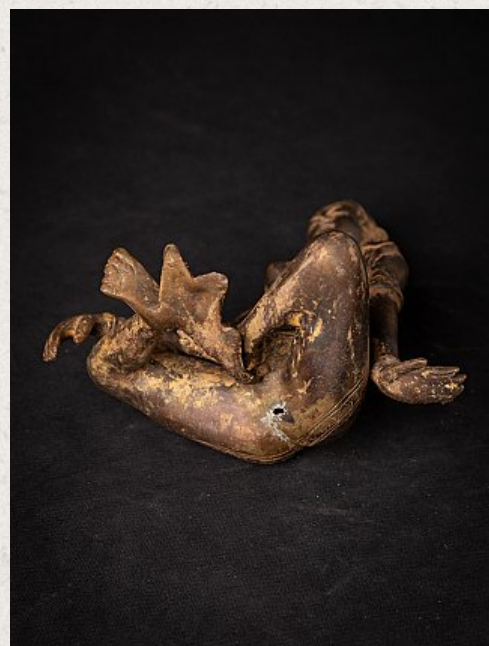

[See on website](#)