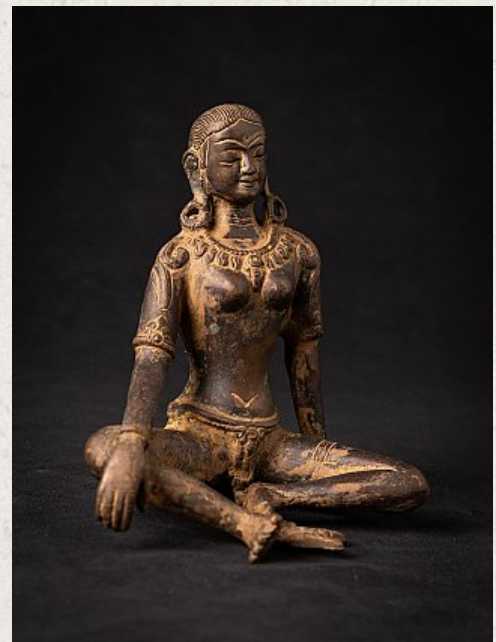

Bronze Nepali Parvati statue

- Material : bronze
- 14,8 cm high
- 13,5 cm wide and 10,2 cm deep
- Early 21st century
- Originating from Nepal
- Nr: Par-2

Original Buddhas

Rielerweg 71-73

7416 ZB Deventer

The Netherlands

www.originalbuddhas.com

info@originalbuddhas.com

+31-6-22192241