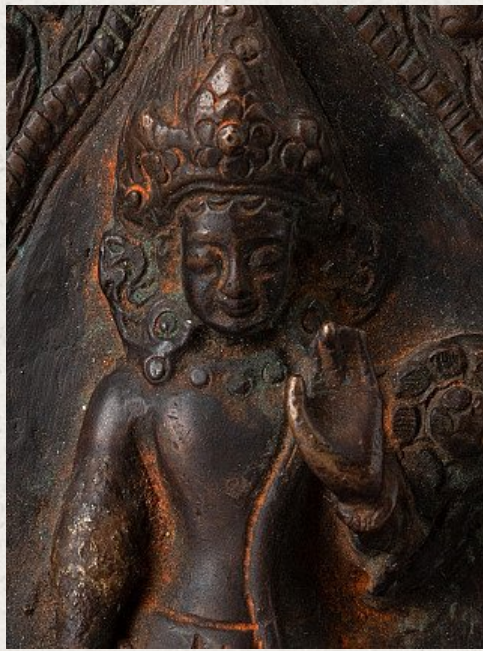

Old Nepali Tara statue

- Material : bronze
- 15,4 cm high
- 11 cm wide and 2,7 cm deep
- Middle 20th century
- Originating from Nepal
- Nr: TA-416

[See on website](#)