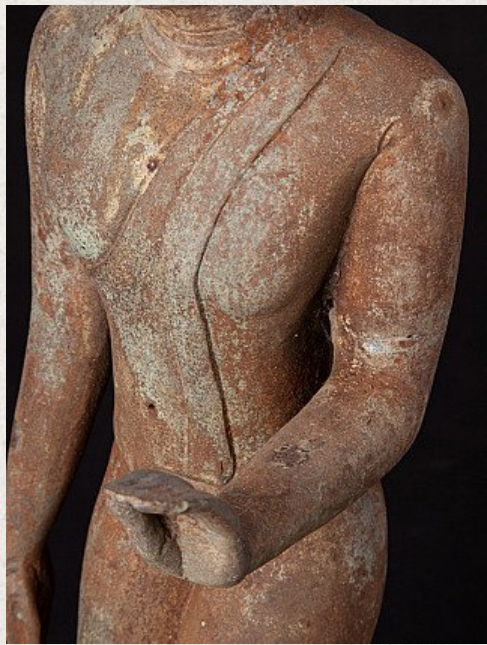

Old bronze Buddha statue

- Material : bronze
- 62 cm high
- 13,2 cm wide and 14,5 cm deep
- Abhaya mudra
- Middle 20th century
- Originating from Burma
- Nr: X25

[See on website](#)