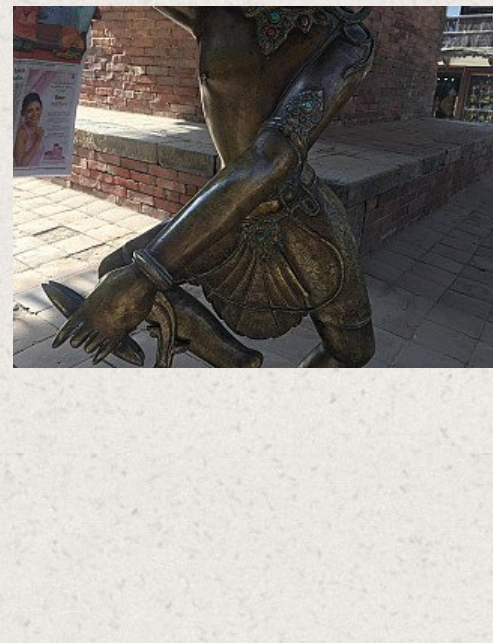

Large old bronze Bodhisattva statue

- Material : bronze
- 104 cm high
- Middle 20th century
- Very special, made in very high quality !
- Weight : 35-40 kg
- Is located in Nepal, but can be shipped by DHL within a few days.
- Originating from Nepal
- Nr: special-0233

Rielerweg 71-73
7416 ZB Deventer
The Netherlands
www.originalbuddhas.com
info@originalbuddhas.com
+31-6-22192241