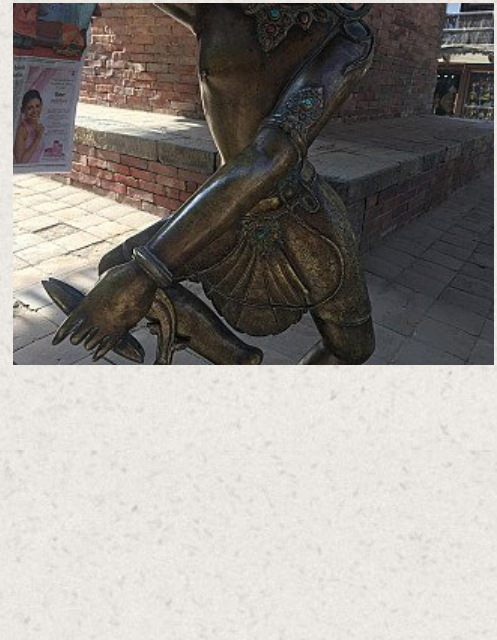

Large old bronze Bodhisattva statue

- Material : bronze
- 104 cm high
- Middle 20th century
- Very special, made in very high quality !
- Weight : 35-40 kg
- Is located in Nepal, but can be shipped by DHL within a few days.
- Originating from Nepal
- Nr: special-0233

Original Buddhas

Rielerweg 71-73

7416 ZB Deventer

The Netherlands

www.originalbuddhas.com

info@originalbuddhas.com

+31-6-22192241