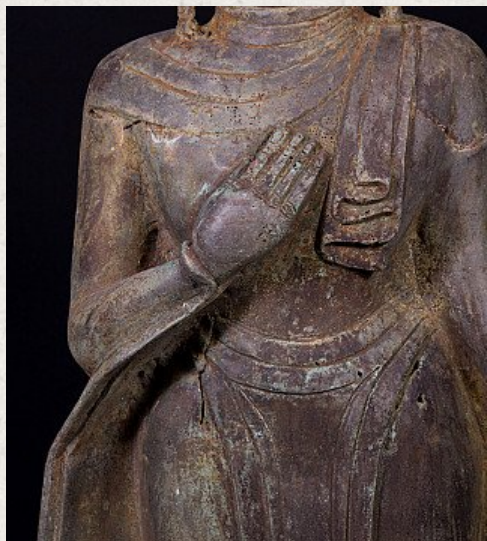

Old bronze Buddha statue

- Material : bronze
- 94 cm high
- 26,5 cm wide and 21 cm deep
- Mandalay style
- Middle 20th century
- Originating from Burma
- Nr: x-7

[See on website](#)