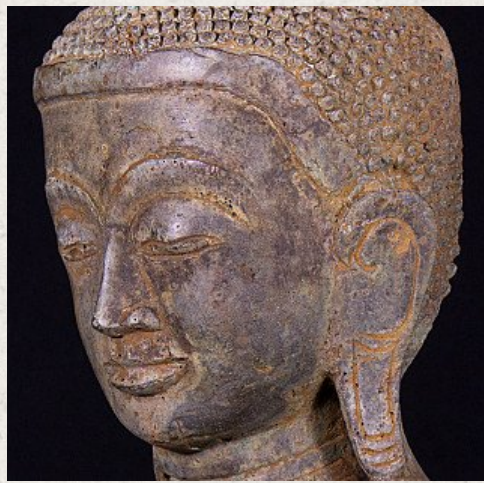

Old bronze Buddha statue

- Material : bronze
- 94 cm high
- 26,5 cm wide and 21 cm deep
- Mandalay style
- Middle 20th century
- Originating from Burma
- Nr: x-7

[See on website](#)